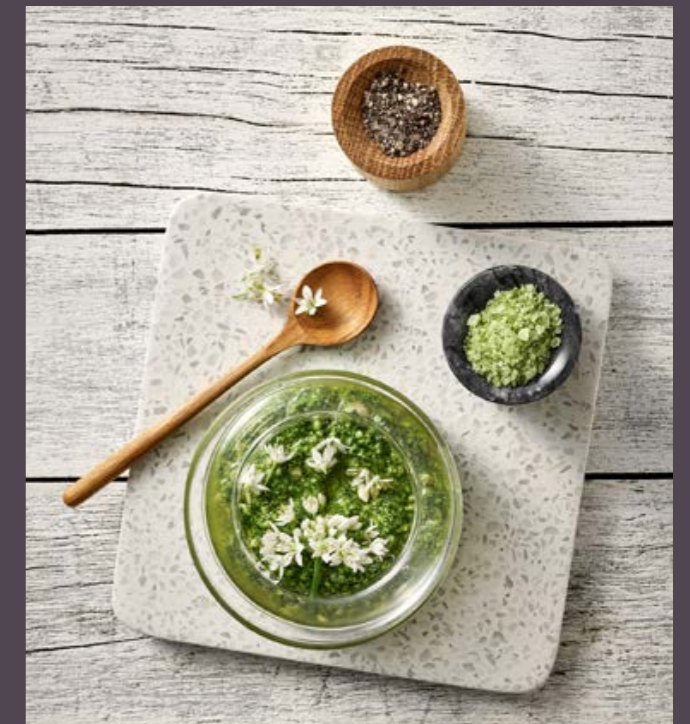

OFF TO THE COUNTRYSIDE

A rural breakfast. An appetising spread, as if randomly gathered at a buffet. A casual combination of wood, glass and white porcelain. Fresh, natural ingredients. The delicate LOFT presenters are made of oak and evoke the familiar simplicity of the shaker era into a modern design. Stylishly simple carafes and stackable bowls made of heat-resistant borosilicate glass draw our attention to the effortlessness of the arrangement. Bread bags made of sustainable, natural material in a timeless shade of charcoal create a casual feel.

Designed exclusively for PLAYGROUND

ERNTEDANK

Wie frisch aus dem Beet: Wurzeln, Kräuter und Beeren werden mit Blättern und Strünken ausgestellt. Die Bühnen: Steinzeug CARVED. Stapelbare Glasschalen auf Terrazzo-Kachel. Rustikale Bowls aus per Hand behauenen Steinen oder reliefierter Steinzeugteller STELLA.